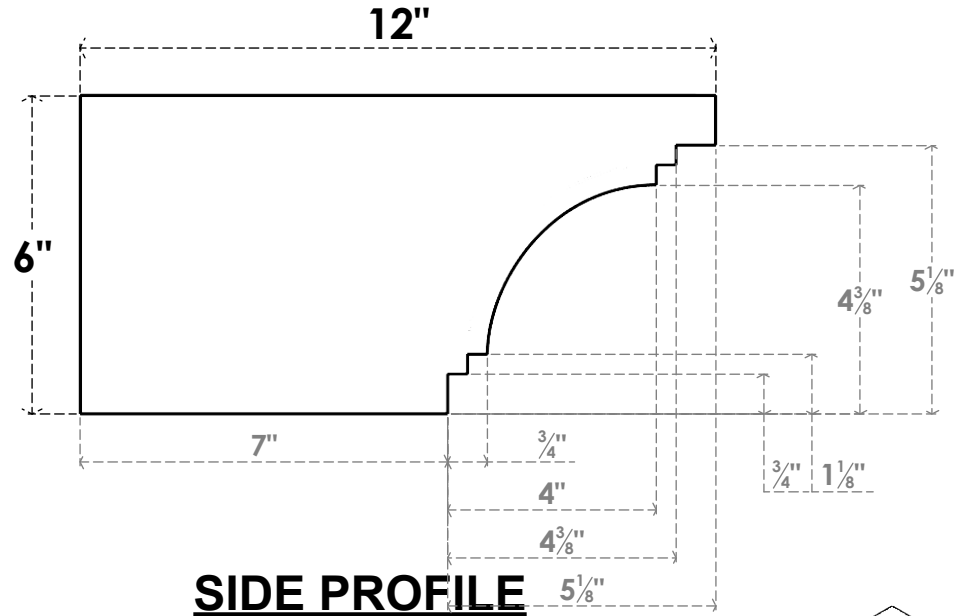

ITEM NUMBER: RFTURO040X06000X12000X006PEC00RCPR

4"W X 6"H X 12"L TIMBERTHANE ROUGH CEDAR PESCADERO FAUX WOOD OPEN RAFTER TAIL, 6"L END, PRIMED TAN

FRONT PROFILE

ISOMETRIC

GENERATED DATE : 03/02/2023

EKENA MILLWORK
2300 WEST MAIN ST.
CLARKSVILLE, TX 75426
TOLL FREE: 866-607-0453
WWW.EKENAMILLWORK.COM

NOTES

1. INSTALLATION TO BE COMPLETED IN ACCORDANCE WITH MANUFACTURER'S SPECIFICATIONS.
2. DRAWING MAY NOT BE TO SCALE
3. THIS DRAWING IS INTENDED FOR DESIGN AND PLANNING PURPOSES ONLY.
4. ALL INFORMATION CONTAINED HEREIN WAS CURRENT AT THE TIME OF DEVELOPMENT BUT MUST BE REVIEWED AND APPROVED BY THE PRODUCT MANUFACTURER TO BE CONSIDERED ACCURATE.
5. TIMBERTHANE ARCHITECTURAL PRODUCTS ARE MADE FROM HIGH DENSITY URETHANE AND COME FACTORY PRIMED