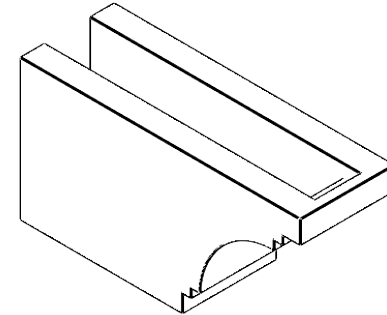

ITEM NUMBER: RFTURO040X06000X12000X006PEC00RCPR

4"W X 6"H X 12"L TIMBERTHANE ROUGH CEDAR PESCADERO FAUX WOOD OPEN RAFTER TAIL, 6"L END, PRIMED TAN

FRONT PROFILE

ISOMETRIC

GENERATED DATE : 03/02/2023

EKENA MILLWORK
2300 WEST MAIN ST.
CLARKSVILLE, TX 75426
TOLL FREE: 866-607-0453
WWW.EKENAMILLWORK.COM

NOTES

1. INSTALLATION TO BE COMPLETED IN ACCORDANCE WITH MANUFACTURER'S SPECIFICATIONS.
2. DRAWING MAY NOT BE TO SCALE
3. THIS DRAWING IS INTENDED FOR DESIGN AND PLANNING PURPOSES ONLY.
4. ALL INFORMATION CONTAINED HEREIN WAS CURRENT AT THE TIME OF DEVELOPMENT BUT MUST BE REVIEWED AND APPROVED BY THE PRODUCT MANUFACTURER TO BE CONSIDERED ACCURATE.
5. TIMBERTHANE ARCHITECTURAL PRODUCTS ARE MADE FROM HIGH DENSITY URETHANE AND COME FACTORY PRIMED