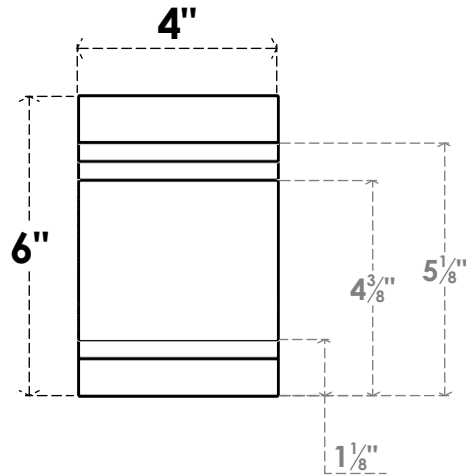

ITEM NUMBER: RFTURO040X06000X12000X006PEC00RCPR

4"W X 6"H X 12"L TIMBERTHANE ROUGH CEDAR PESCADERO FAUX WOOD OPEN RAFTER TAIL, 6"L END, PRIMED TAN

FRONT PROFILE

ISOMETRIC

GENERATED DATE : 03/02/2023

EKENA MILLWORK
2300 WEST MAIN ST.
CLARKSVILLE, TX 75426
TOLL FREE: 866-607-0453
WWW.EKENAMILLWORK.COM

NOTES

1. INSTALLATION TO BE COMPLETED IN ACCORDANCE WITH MANUFACTURER'S SPECIFICATIONS.
2. DRAWING MAY NOT BE TO SCALE
3. THIS DRAWING IS INTENDED FOR DESIGN AND PLANNING PURPOSES ONLY.
4. ALL INFORMATION CONTAINED HEREIN WAS CURRENT AT THE TIME OF DEVELOPMENT BUT MUST BE REVIEWED AND APPROVED BY THE PRODUCT MANUFACTURER TO BE CONSIDERED ACCURATE.
5. TIMBERTHANE ARCHITECTURAL PRODUCTS ARE MADE FROM HIGH DENSITY URETHANE AND COME FACTORY PRIMED